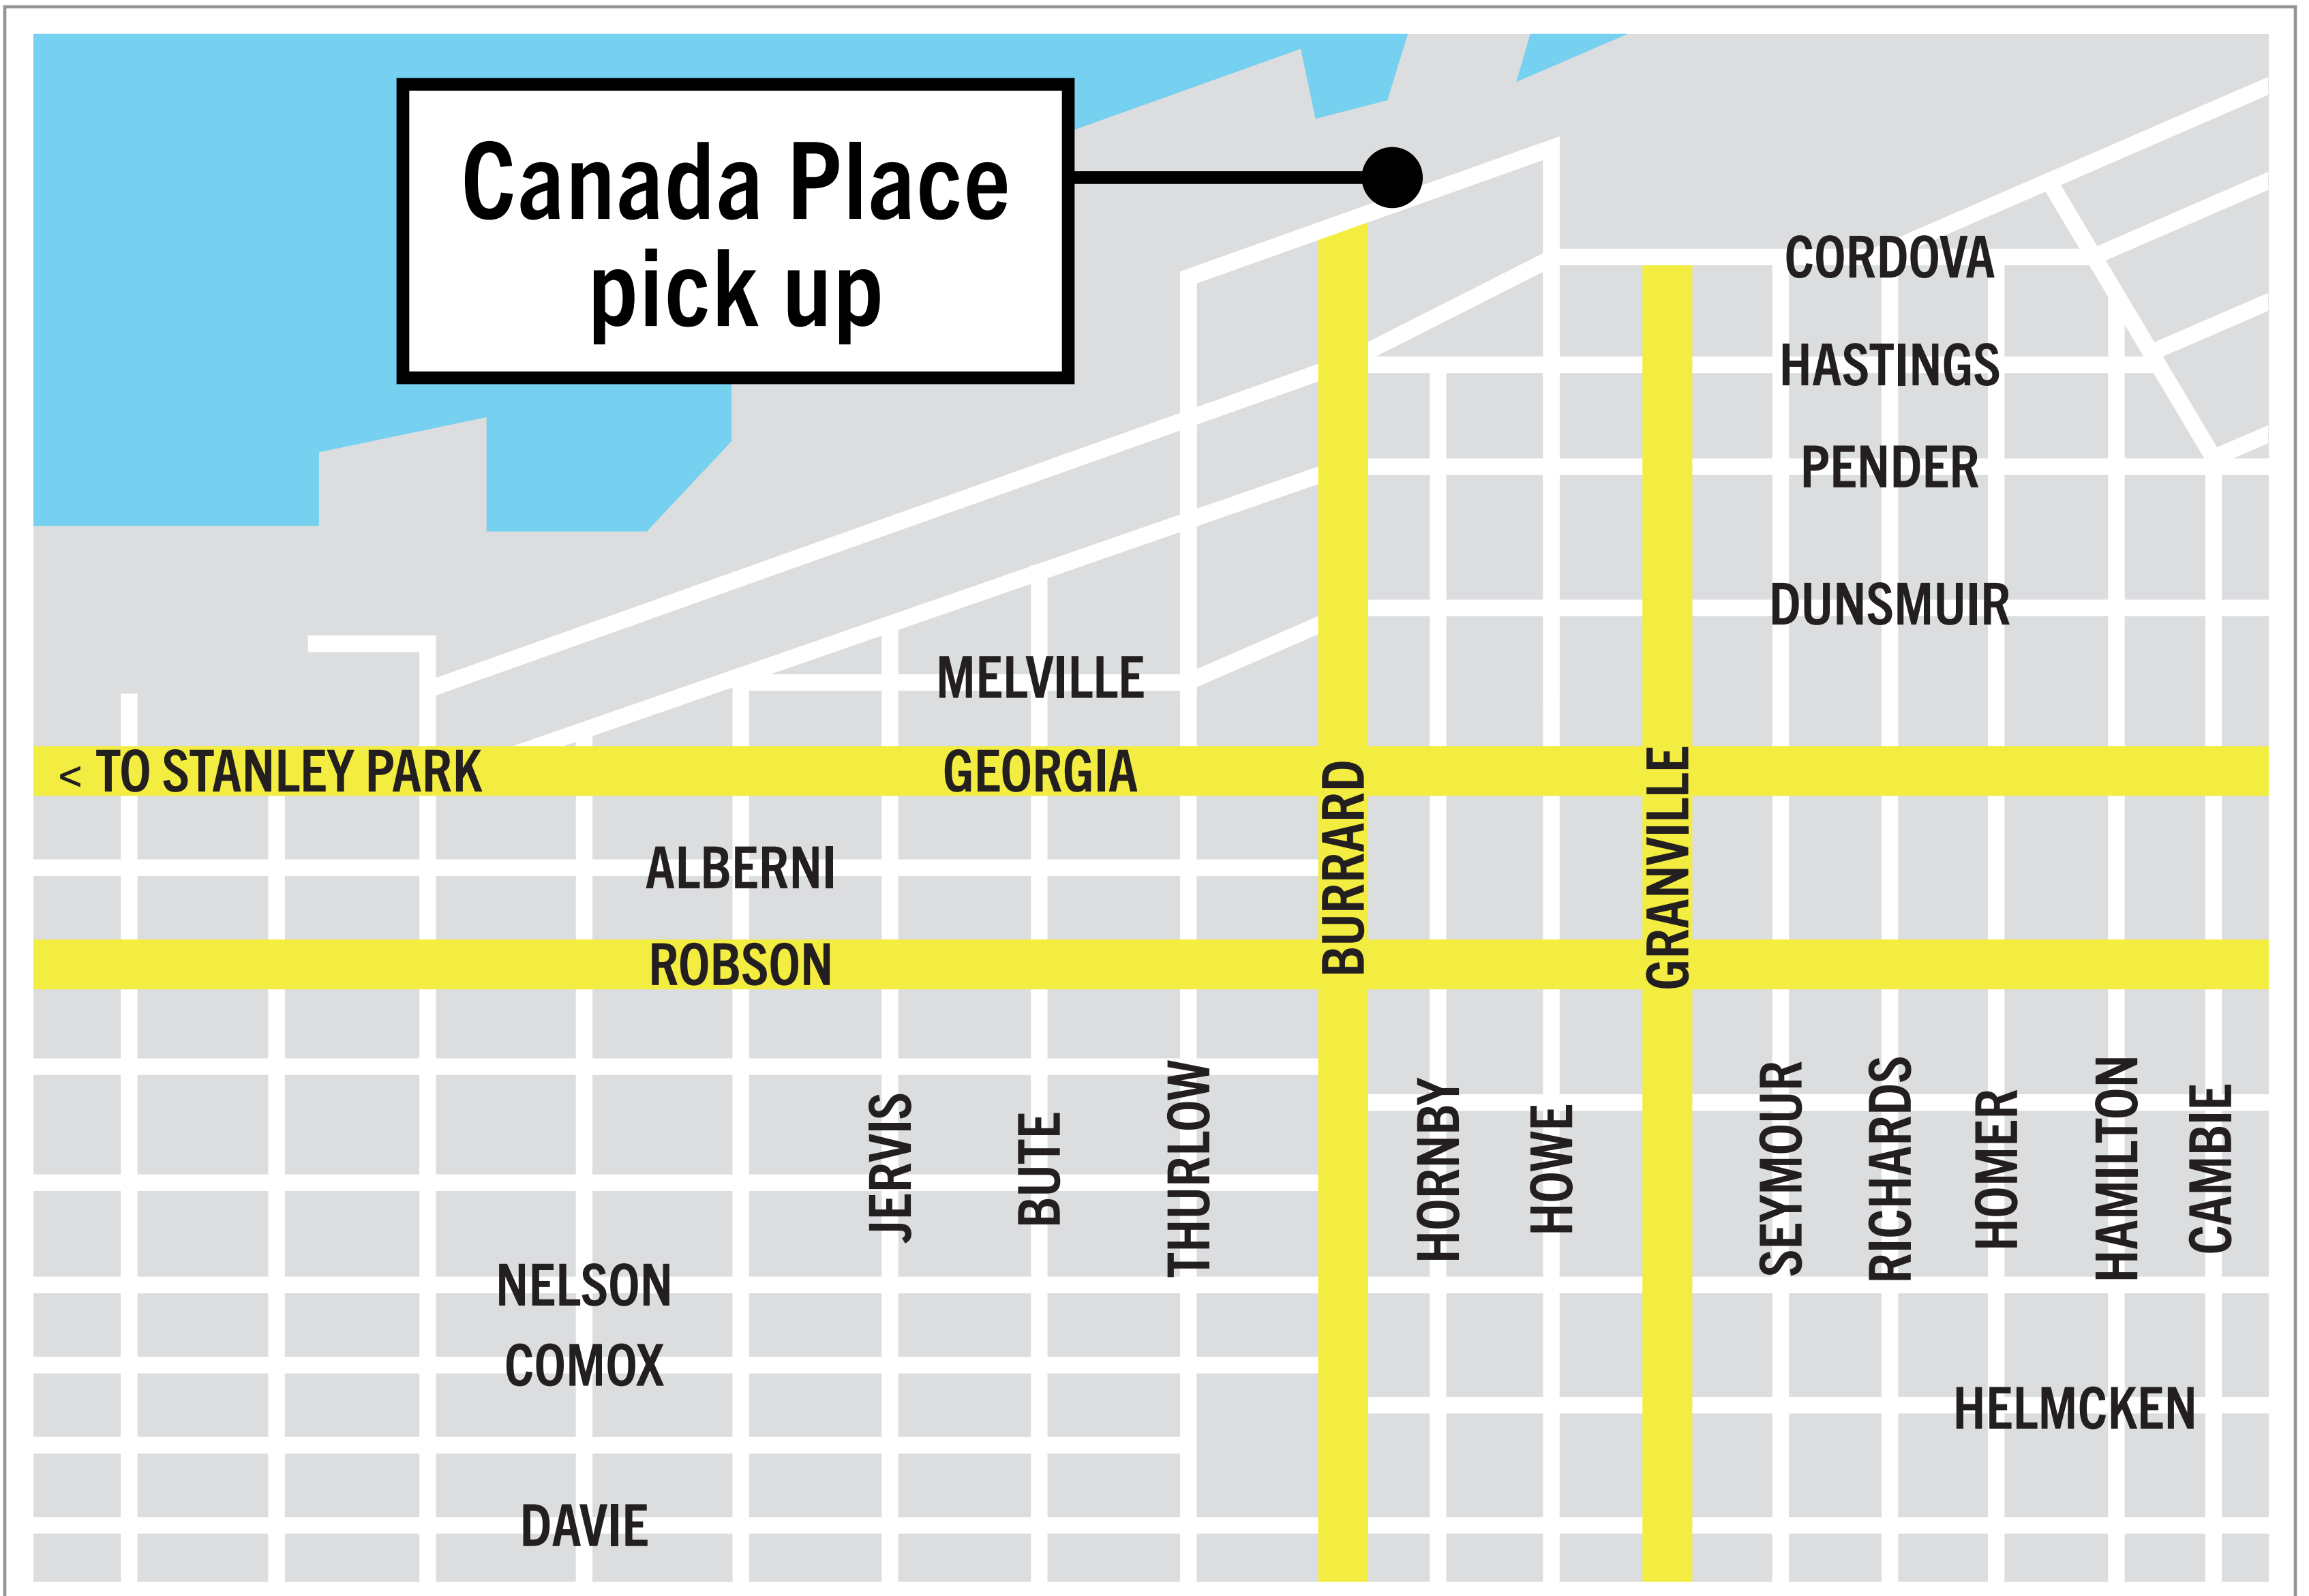

FREE SHUTTLE

December 1st 2020 – January 3rd 2021

2 pm – 9 pm daily (closed December 25th)

Mask use mandatory on shuttle and at Capilano

Canada Place	Arrive Capilano	Depart Capilano
2:00	2:25	
2:30	2:55	
3:00	3:25	
3:30	3:55	4:00
4:00	4:25	4:30
4:30	4:55	5:00
5:00	5:25	Service pause
Service pause		6:00
6:00	6:25	6:30
6:30	6:55	7:00
7:00	7:25	7:30
7:30	7:55	8:00
		8:30
		9:00
		9:30

[@capshuttle](#) for shuttle updates | capbridge.com | 604-985-7474

Times are approximate and can vary with traffic volumes.

Shuttle seating is first come, first served for paying Capilano customers only.

Mask use mandatory on shuttle and at Capilano.