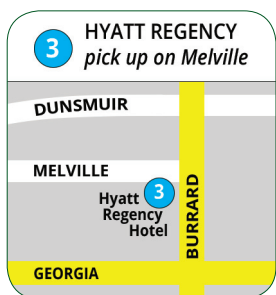

1	Canada Place	arrive Capilano	return service to Canada Place
	1:30	1:50	1:55
	1:40	2:00	2:05
	1:50	2:10	2:15
	2:00	2:20	2:25
	2:10	2:30	2:35
	2:20	2:40	2:45
	2:30	2:50	2:55
	2:40	3:00	3:05
	2:50	3:10	3:15
	3:00	3:20	3:25
	3:10	3:30	3:35
	3:20	3:40	3:45
	3:30	3:50	3:55
	3:40	4:00	4:05
	3:50	4:10	4:15
	4:10	4:30	4:35
	4:30	4:50	4:55
	4:50	5:10	5:15
	5:00	5:20	5:25
	*5:10	5:30	5:35
	*5:20	5:40	5:45
	*5:30	5:50	5:55
	*5:45	6:05	6:10
	*6:00	6:20	6:25
	*6:15	6:35	6:40
	*6:30	6:50	*6:55
	* additional service May 18 to September 2		*7:10
			*7:25
			*7:40
			*7:55
			*8:10

Shuttle seating is first come, first served for paying Capilano customers only

times are approximate and may vary with traffic volume

@capshuttle for Shuttle updates

CAPILANO SUSPENSION BRIDGE PARK
capbridge.com 604-985-7474

FREE SHUTTLE

MAY 10 - SEPT 22, 2019

HOTEL SERVICE

2 Library Square Homer at Robson	3 Hyatt Regency on Melville	4 Blue Horizon 1225 Robson	arrive Capilano	return service
8:45	8:55	9:00	9:15	
9:00	9:10	9:15	9:30	
9:15	9:25	9:30	9:45	
9:30	9:40	9:45	10:00	
9:45	9:55	10:00	10:15	
10:00	10:10	10:15	10:30	10:35
10:15	10:25	10:30	10:45	10:50
10:30	10:40	10:45	11:00	11:05
10:45	10:55	11:00	11:15	11:20
11:00	11:10	11:15	11:30	11:35
11:30	11:40	11:45	12:00	12:05
12:00	12:10	12:15	12:30	12:35
12:30	12:40	12:45	1:00	1:05
12:45	12:55	1:00	1:15	1:20
1:00	1:10	1:15	1:30	1:35
1:15	1:25	1:30	1:45	1:50
1:30	1:40	1:45	2:00	2:05
1:45	1:55	2:00	2:15	2:20
2:00	2:10	2:15	2:30	2:35
2:15	2:25	2:30	2:45	2:50
2:30	2:40	2:45	3:00	3:05
2:45	2:55	3:00	3:15	3:20
3:00	3:10	3:15	3:30	3:35
3:30	3:40	3:45	4:00	4:05
4:00	4:10	4:15	4:30	4:35
4:30	4:40	4:45	5:00	5:05
5:00	5:10	5:15	5:30	5:35
*5:20	*5:30	*5:35	*5:50	5:55
*5:40	*5:50	*5:55	*6:10	6:15
*6:00	*6:10	*6:15	*6:30	6:35
*6:20	*6:30	*6:35	*6:50	*6:55
*additional service May 18 to September 2				*7:15
				*7:35
				*7:55