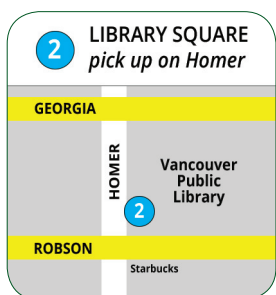

1	Canada Place	arrive Capilano	return service to Canada Place
	1:30	1:50	1:55
	1:40	2:00	2:05
	1:50	2:10	2:15
	2:00	2:20	2:25
	2:10	2:30	2:35
	2:20	2:40	2:45
	2:30	2:50	2:55
	2:40	3:00	3:05
	2:50	3:10	3:15
	3:00	3:20	3:25
	3:10	3:30	3:35
	3:20	3:40	3:45
	3:30	3:50	3:55
	3:40	4:00	4:05
	3:50	4:10	4:15
	4:10	4:30	4:35
	4:30	4:50	4:55
	4:50	5:10	5:15
	5:00	5:20	5:25
	*5:10	5:30	5:35
	*5:20	5:40	5:45
	*5:30	5:50	5:55
	*5:45	6:05	6:10
	*6:00	6:20	6:25
	*6:15	6:35	6:40
	*6:30	6:50	*6:55
	* additional service May 18 to September 2		*7:10
			*7:25
			*7:40
			*7:55
			*8:10

Shuttle seating is first come, first served for paying Capilano customers only

times are approximate and may vary with traffic volume

@capshuttle for Shuttle updates

CAPILANO SUSPENSION BRIDGE PARK
capbridge.com 604-985-7474

FREE SHUTTLE

MAY 10 - SEPT 22, 2019

HOTEL SERVICE

2 Library Square Homer at Robson	3 Hyatt Regency on Melville	4 Blue Horizon 1225 Robson	arrive Capilano	return service
8:45	8:55	9:00	9:15	
9:00	9:10	9:15	9:30	
9:15	9:25	9:30	9:45	
9:30	9:40	9:45	10:00	
9:45	9:55	10:00	10:15	
10:00	10:10	10:15	10:30	10:35
10:15	10:25	10:30	10:45	10:50
10:30	10:40	10:45	11:00	11:05
10:45	10:55	11:00	11:15	11:20
11:00	11:10	11:15	11:30	11:35
11:30	11:40	11:45	12:00	12:05
12:00	12:10	12:15	12:30	12:35
12:30	12:40	12:45	1:00	1:05
12:45	12:55	1:00	1:15	1:20
1:00	1:10	1:15	1:30	1:35
1:15	1:25	1:30	1:45	1:50
1:30	1:40	1:45	2:00	2:05
1:45	1:55	2:00	2:15	2:20
2:00	2:10	2:15	2:30	2:35
2:15	2:25	2:30	2:45	2:50
2:30	2:40	2:45	3:00	3:05
2:45	2:55	3:00	3:15	3:20
3:00	3:10	3:15	3:30	3:35
3:30	3:40	3:45	4:00	4:05
4:00	4:10	4:15	4:30	4:35
4:30	4:40	4:45	5:00	5:05
5:00	5:10	5:15	5:30	5:35
*5:20	*5:30	*5:35	*5:50	5:55
*5:40	*5:50	*5:55	*6:10	6:15
*6:00	*6:10	*6:15	*6:30	6:35
*6:20	*6:30	*6:35	*6:50	*6:55
*additional service May 18 to September 2				*7:15
				*7:35
				*7:55