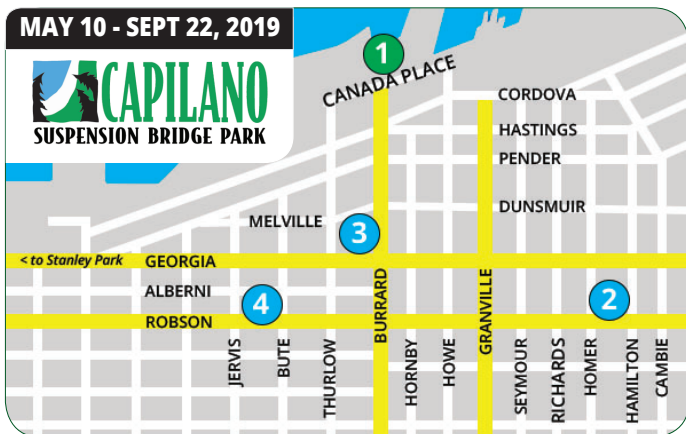

FREE SHUTTLE

EXPRESS SERVICE

1	Canada Place	arrive Capilano	return service to Canada Place
	*8:00	8:20	
	*8:10	8:30	
	*8:20	8:40	
	8:30	8:50	
	8:40	9:00	
	8:50	9:10	
	9:00	9:20	
	9:10	9:30	
	9:20	9:40	9:45
	9:30	9:50	9:55
	9:40	10:00	10:05
	9:50	10:10	10:15
	10:00	10:20	10:25
	10:10	10:30	10:35
	10:20	10:40	10:45
	10:30	10:50	10:55
	10:50	11:10	11:15
	11:10	11:30	11:35
	11:30	11:50	11:55
	11:40	12:00	12:05
	11:50	12:10	12:15
	12:00	12:20	12:25
	12:10	12:30	12:35
	12:20	12:40	12:45
	12:30	12:50	12:55
	12:40	1:00	1:05
	12:50	1:10	1:15
	1:00	1:20	1:25
	1:10	1:30	1:35
	1:20	1:40	1:45

1	Canada Place	arrive Capilano	return service to Canada Place
	1:30	1:50	1:55
	1:40	2:00	2:05
	1:50	2:10	2:15
	2:00	2:20	2:25
	2:10	2:30	2:35
	2:20	2:40	2:45
	2:30	2:50	2:55
	2:40	3:00	3:05
	2:50	3:10	3:15
	3:00	3:20	3:25
	3:10	3:30	3:35
	3:20	3:40	3:45
	3:30	3:50	3:55
	3:40	4:00	4:05
	3:50	4:10	4:15
	4:10	4:30	4:35
	4:30	4:50	4:55
	4:50	5:10	5:15
	5:00	5:20	5:25
	*5:10	5:30	5:35
	*5:20	5:40	5:45
	*5:30	5:50	5:55
	*5:45	6:05	6:10
	*6:00	6:20	6:25
	*6:15	6:35	6:40
	*6:30	6:50	*6:55
	* additional service May 18 to September 2		*7:10
			*7:25
			*7:40
			*7:55
			*8:10

PARK HOURS

May 10 - May 17
9:00 am - 7:00 pm

May 18 - Sept 2
8:00 am - 8:00 pm

Sept 3 - Sept 15
9:00 am - 7:00 pm

Sept 16 - Oct 14
9:00 am - 6:00 pm

Shuttle seating is first come, first served for paying Capilano customers only