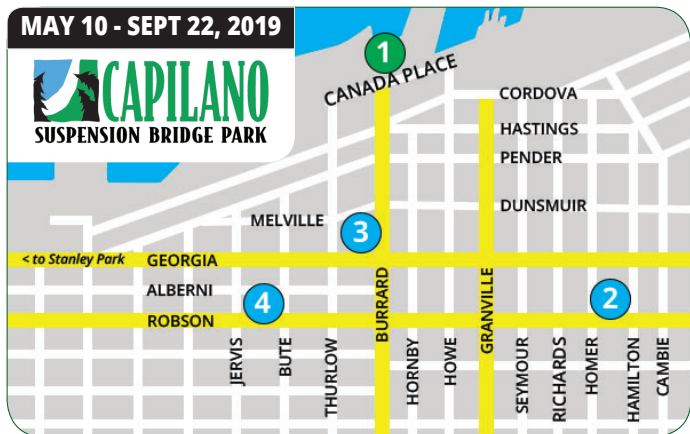

1	Canada Place	arrive Capilano	return service to Canada Place
	1:30	1:50	1:55
	1:40	2:00	2:05
	1:50	2:10	2:15
	2:00	2:20	2:25
	2:10	2:30	2:35
	2:20	2:40	2:45
	2:30	2:50	2:55
	2:40	3:00	3:05
	2:50	3:10	3:15
	3:00	3:20	3:25
	3:10	3:30	3:35
	3:20	3:40	3:45
	3:30	3:50	3:55
	3:40	4:00	4:05
	3:50	4:10	4:15
	4:10	4:30	4:35
	4:30	4:50	4:55
	4:50	5:10	5:15
	5:00	5:20	5:25
	*5:10	5:30	5:35
	*5:20	5:40	5:45
	*5:30	5:50	5:55
	*5:45	6:05	6:10
	*6:00	6:20	6:25
	*6:15	6:35	6:40
	*6:30	6:50	*6:55
	* additional service May 18 to September 2		*7:10
			*7:25
			*7:40
			*7:55
			*8:10

Shuttle seating is first come, first served for paying Capilano customers only

times are approximate and may vary with traffic volume

@capshuttle for Shuttle updates

CAPILANO SUSPENSION BRIDGE PARK
capbridge.com 604-985-7474

FREE SHUTTLE

MAY 10 - SEPT 22, 2019

HOTEL SERVICE

2 Library Square Homer at Robson	3 Hyatt Regency on Melville	4 Blue Horizon 1225 Robson	arrive Capilano	return service
8:45	8:55	9:00	9:15	
9:00	9:10	9:15	9:30	
9:15	9:25	9:30	9:45	
9:30	9:40	9:45	10:00	
9:45	9:55	10:00	10:15	
10:00	10:10	10:15	10:30	10:35
10:15	10:25	10:30	10:45	10:50
10:30	10:40	10:45	11:00	11:05
10:45	10:55	11:00	11:15	11:20
11:00	11:10	11:15	11:30	11:35
11:30	11:40	11:45	12:00	12:05
12:00	12:10	12:15	12:30	12:35
12:30	12:40	12:45	1:00	1:05
12:45	12:55	1:00	1:15	1:20
1:00	1:10	1:15	1:30	1:35
1:15	1:25	1:30	1:45	1:50
1:30	1:40	1:45	2:00	2:05
1:45	1:55	2:00	2:15	2:20
2:00	2:10	2:15	2:30	2:35
2:15	2:25	2:30	2:45	2:50
2:30	2:40	2:45	3:00	3:05
2:45	2:55	3:00	3:15	3:20
3:00	3:10	3:15	3:30	3:35
3:30	3:40	3:45	4:00	4:05
4:00	4:10	4:15	4:30	4:35
4:30	4:40	4:45	5:00	5:05
5:00	5:10	5:15	5:30	5:35
*5:20	*5:30	*5:35	*5:50	5:55
*5:40	*5:50	*5:55	*6:10	6:15
*6:00	*6:10	*6:15	*6:30	6:35
*6:20	*6:30	*6:35	*6:50	*6:55
*additional service May 18 to September 2				*7:15
				*7:35
				*7:55