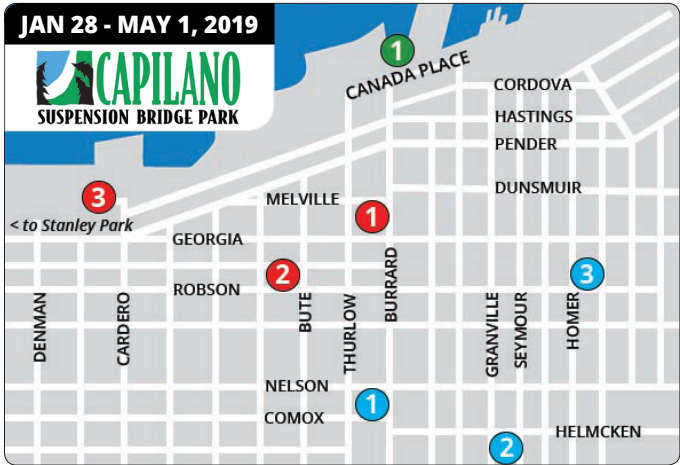

FREE SHUTTLE

EXPRESS SERVICE

1 Canada Place	arrive Capilano	return service to Canada Place
8:45	9:05	
8:55	9:15	
9:05	9:25	
9:15	9:35	
9:25	9:45	
9:35	9:55	
9:45	10:05	
9:55	10:15	
10:05	10:25	
10:15	10:35	10:40
10:25	10:45	10:50
10:35	10:55	11:00
10:45	11:05	11:10
10:55	11:15	11:20
11:05	11:25	11:30
11:15	11:35	11:40
11:25	11:45	11:50
11:35	11:55	12:00
11:45	12:05	12:10
11:55	12:15	12:20
12:05	12:25	12:30
12:15	12:35	12:40
12:25	12:45	12:50
12:35	12:55	1:00
12:45	1:05	1:10
12:55	1:15	1:20
1:05	1:25	1:30
1:15	1:35	1:40
1:25	1:45	1:50
1:35	1:55	2:00
1:45	2:05	2:10
1:55	2:15	2:20
2:05	2:25	2:30

1 Canada Place	arrive Capilano	return service to Canada Place
2:15	2:35	2:40
2:25	2:45	2:50
2:35	2:55	3:00
2:45	3:05	3:10
2:55	3:15	3:20
3:05	3:25	3:30
3:15	3:35	3:40
3:25	3:45	3:50
3:35	3:55	4:00
3:45	4:05	4:10
3:55	4:15	4:20
4:05	4:25	4:30
4:15	4:35	4:40
4:25	4:45	4:50
4:35	4:55	5:00
4:45	5:05	5:10
4:55	5:15	5:20
5:05	5:25	5:30
*5:15	*5:35	5:40
*5:25	*5:45	5:50
*5:35	*5:55	6:00
*5:45	*6:05	6:10
*5:55	*6:15	6:20
*6:05	*6:25	6:30
*6:15	*6:35	*6:40
*6:25	*6:45	*6:50
*additional service May 19 to September 3		*7:00
		*7:10
		*7:20
		*7:30
		*7:40
		*7:50
		*8:00

Shuttle seating is first come, first served for paying Capilano customers only

 @capshuttle for Shuttle updates